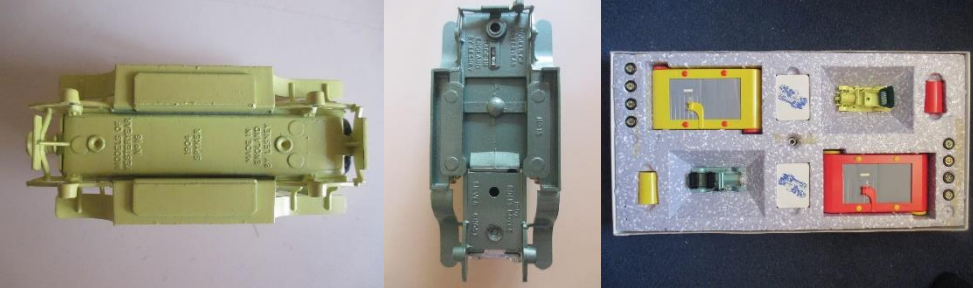

Lot 3:
leere
Giftware-
Box

Lot 4:
Accessory
Pack A1
Service Ramp
in Box (Box ist
bespielt) + SF
18 Lap
Counter mint
in Box.

Lot 5:
Australisches
Promotion-
Sammelposter
für "Weet-Bix"
von ca. 1986,
inklusive aller
20
Sammelbilder
(19x MOY, 1x
MB 38)

Lot 6:
Seltener
1976er DDR
Katalog ohne
SkyBuster
und SeaKings
Serie!

Lot 7: Rare
London to
Brighton
game im
schönen
Zustand

Lot 8:
Kingsize K9
Aveling
Barford Road
Roller (1965)
mit E-BOX

Lot 9:
 Seltene
 rote
 1968er
 USA
 blistercard
 vom Y3-2
 1910 Benz
 Limousine
 mit E1-
 Box

"MATCHBOX"®
 DIE CAST METAL SCALE MODELS

● "MATCHBOX" SERIES
 ● "MODELS OF YESTERYEAR"
 ● "KING SIZE"

Fun to play with - fun to collect

"MODELS OF YESTERYEAR" SERIES

Y-1 1911 Model "T" Ford	Y-9 1912 Simplex
Y-2 1911 Renault 2-Seater	Y-10 1928 Mercedes-Benz 36/220
Y-3 1910 Benz Limousine	Y-11 1912 Packard Landaulet
Y-4 1909 Opel Coupe	Y-12 1909 Thomas Flyabout
Y-5 1929 4½ Litre Bentley	Y-13 1911 Daimler
Y-6 1913 Cadillac	Y-14 1911 Maxwell Roadster
Y-7 1912 Rolls Royce	Y-15 1907 Rolls-Royce Silver Ghost
Y-8 1914 Sunbeam Motorcycle with Side Car Not Carded—available in boxes only.	Y-16 1904 Spyker

The history of each of these famous models is printed on the box.
 ● ● ● ● ● ● ● ●

"KING SIZE" SERIES— available in boxes only.

K-1 8-Wheel Tipper Truck	K-12 Heavy Duty Tow Truck
K-2 KW Dump Truck	K-13 Ready-Mix Concrete Truck
K-3 Hatra Tractor Shovel	K-14 Jumbo Crane
K-4 GMC Tractor with Hopper Train	K-15 Merryweather Fire Engine
K-5 Racing Car Transporter	K-16 Dodge Tractor with Twin Tipplers
K-6 Mercedes Benz Binz Ambulance	K-17 Ford Tractor with Dyson Low-Loader and Case Bulldozer
K-7 SD Refuse Dump Truck	K-18 Horse Transporter
K-8 Car Transporter	K-19 Scammel Tipper Truck
K-9 Combine Harvester	K-20 Tractor Transporter w/3 Tractors
K-10 Pipe Truck with Pipes	K-21 Mercury Cougar (Available Mid 1968)
K-11 Fordson Tractor and Farm Trailer	