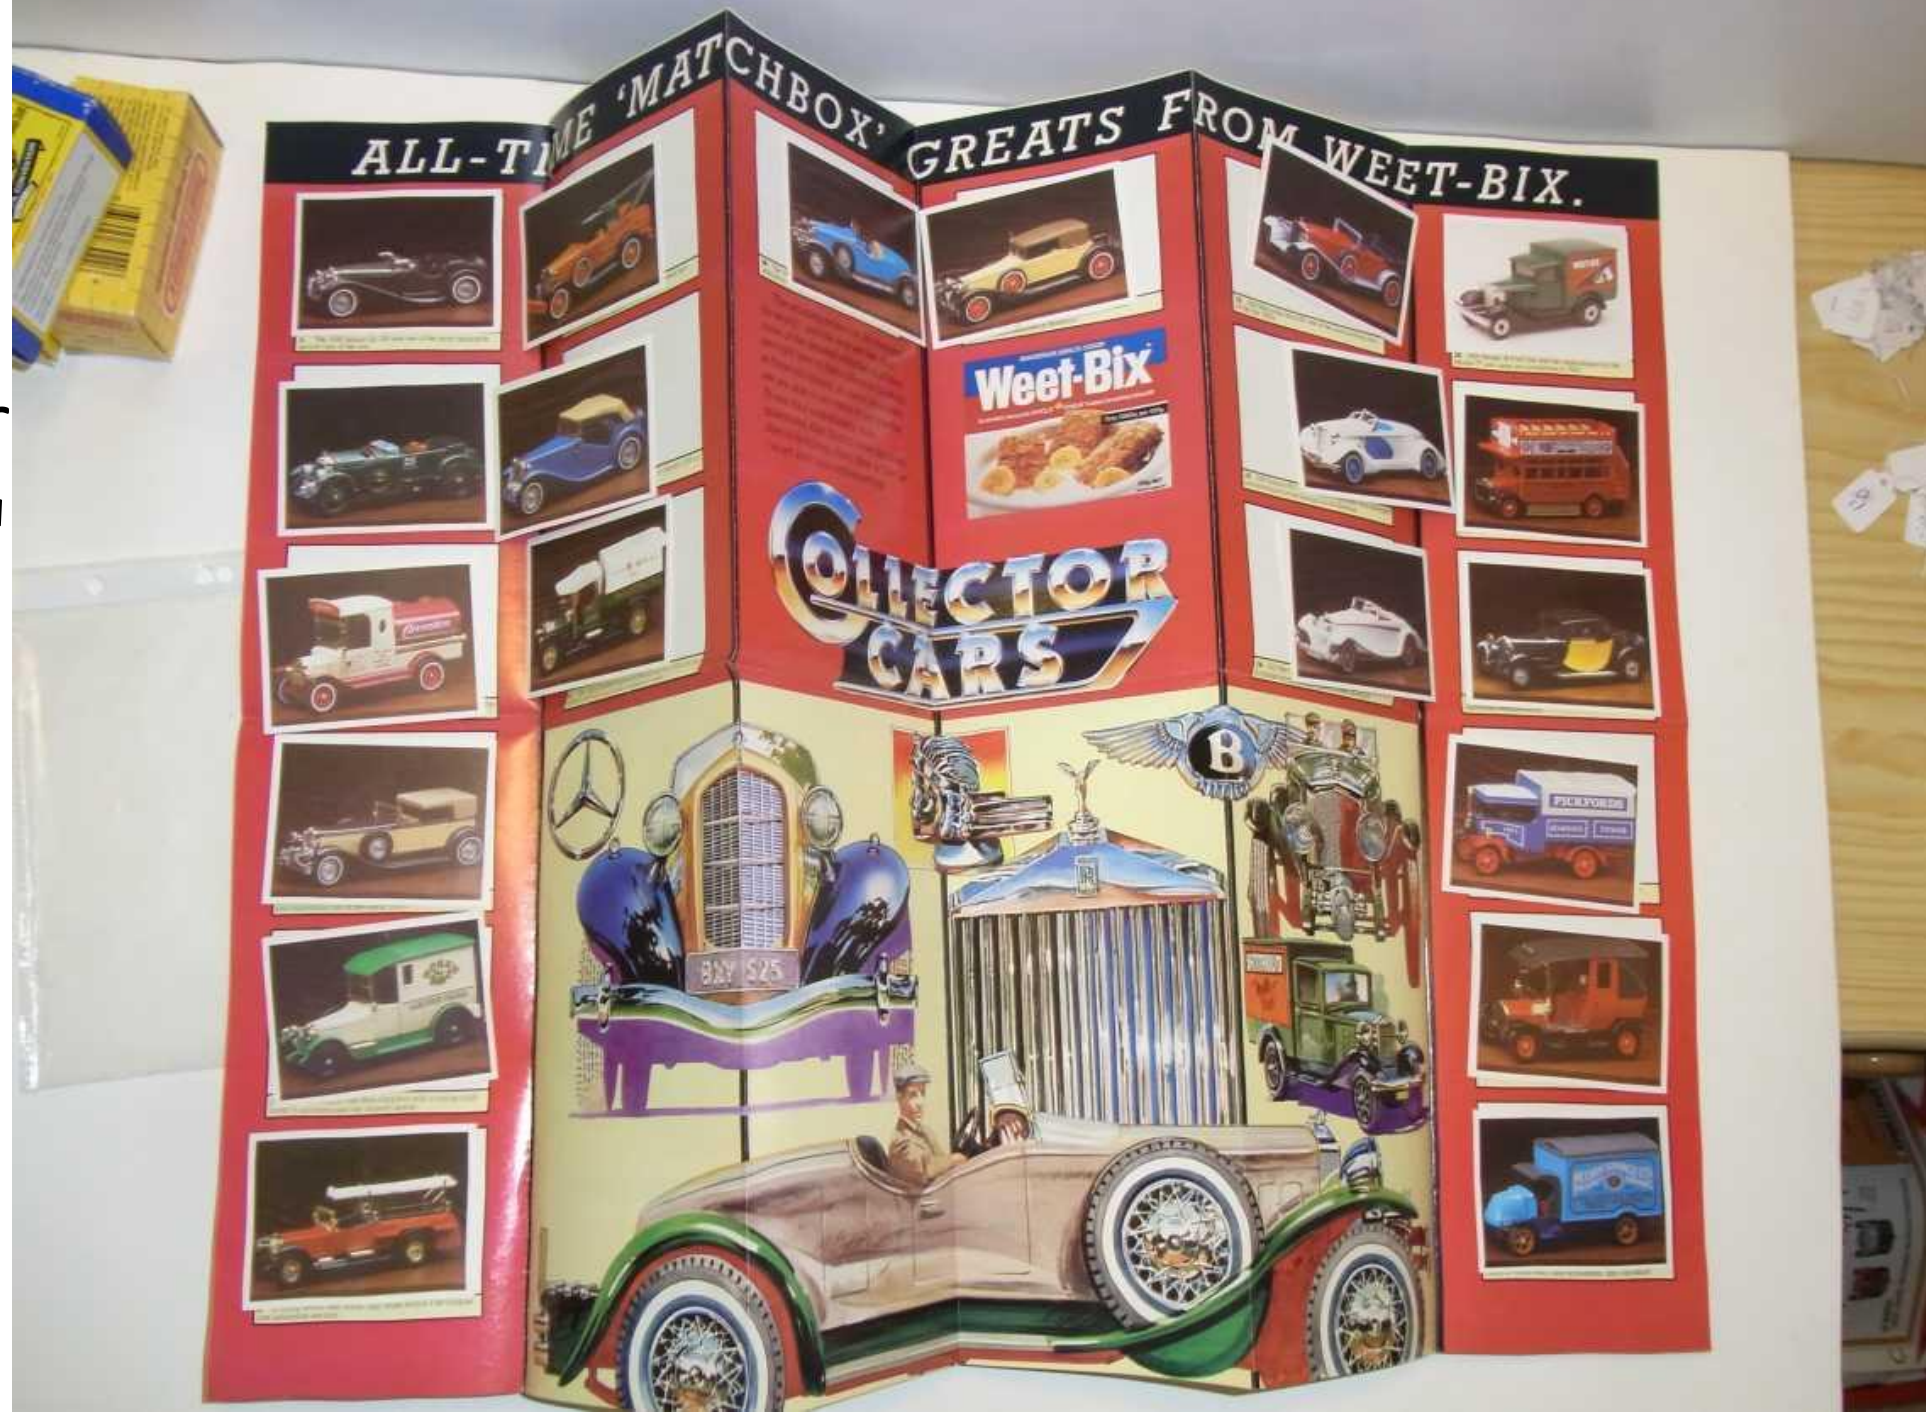

Auktion Clubtreffen 2019 Maastricht

Lot 1: 5 Superfast- Modelle aus den 80ern in US-Boxen

(Jaguar SS 100, Isuzu Amigo, Porsche 959, Ford Model T "Bird's Custard", 4x4 Desert Dawg)

Lot 2:
Toyshow-
Modell
Lotus
Europa
"Annual 7th MCCH
Gathering
Albuquerque
2009" in Blisterpack
(Auflage ca. 500),
mit zugehörigem
Poster-Sheet
(unsigniert)

Lot 3:
leere
Giftware-
Box

Lot 4:
Accessory
Pack A1
Service Ramp
in Box (Box ist
bespielt) + SF
18 Lap
Counter mint
in Box.

Lot 5:
Australisches
Promotion-
Sammelposter
für "Weet-Bix"
von ca. 1986,
inklusive aller
20
Sammelbilder
(19x MOY, 1x
MB 38)

Lot 6:
Seltener
1976er DDR
Katalog ohne
SkyBuster
und SeaKings
Serie!

Lot 7: Rare
London to
Brighton
game im
schönen
Zustand

Lot 8:
Kingsize K9
Aveling
Barford Road
Roller (1965)
mit E-BOX

Lot 9:
 Seltene
 rote
 1968er
 USA
 blistercard
 vom Y3-2
 1910 Benz
 Limousine
 mit E1-
 Box

The history of each of these famous models is printed on the box.
 ● ● ● ● ● ● ● ●

"KING SIZE" SERIES— available in boxes only.

K-1 8-Wheel Tipper Truck	K-12 Heavy Duty Tow Truck
K-2 KW Dump Truck	K-13 Ready-Mix Concrete Truck
K-3 Hatra Tractor Shovel	K-14 Jumbo Crane
K-4 GMC Tractor with Hopper Train	K-15 Merryweather Fire Engine
K-5 Racing Car Transporter	K-16 Dodge Tractor with Twin Tipplers
K-6 Mercedes Benz Binz Ambulance	K-17 Ford Tractor with Dyson Low-Loader and Case Bulldozer
K-7 SD Refuse Dump Truck	K-18 Horse Transporter
K-8 Car Transporter	K-19 Scammel Tipper Truck
K-9 Combine Harvester	K-20 Tractor Transporter w/3 Tractors
K-10 Pipe Truck with Pipes	K-21 Mercury Cougar (Available Mid 1968)
K-11 Fordson Tractor and Farm Trailer	