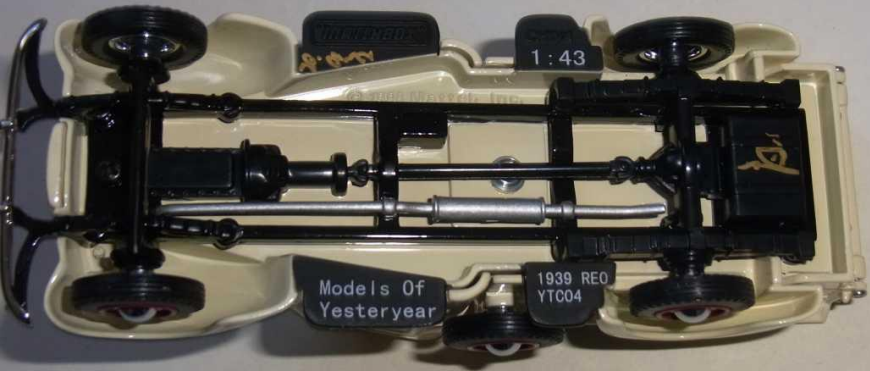

LOT 32: Handmuster VW Saveiro

LOT 33: 3 Tagesmodelle Leipzig

LOT 34: Ferrari unlackiert

LOT 35: Fischer Art REO

1939 REO SPEED DELIVERY VEHICLE

This is to certify that the 1939 REO Speed Delivery Vehicle is a precision-engineered die cast model created expressly for The Classic American Pickup Trucks Collection. This precision-engineered die cast replica is produced by and available only from—
Matthew Collection.