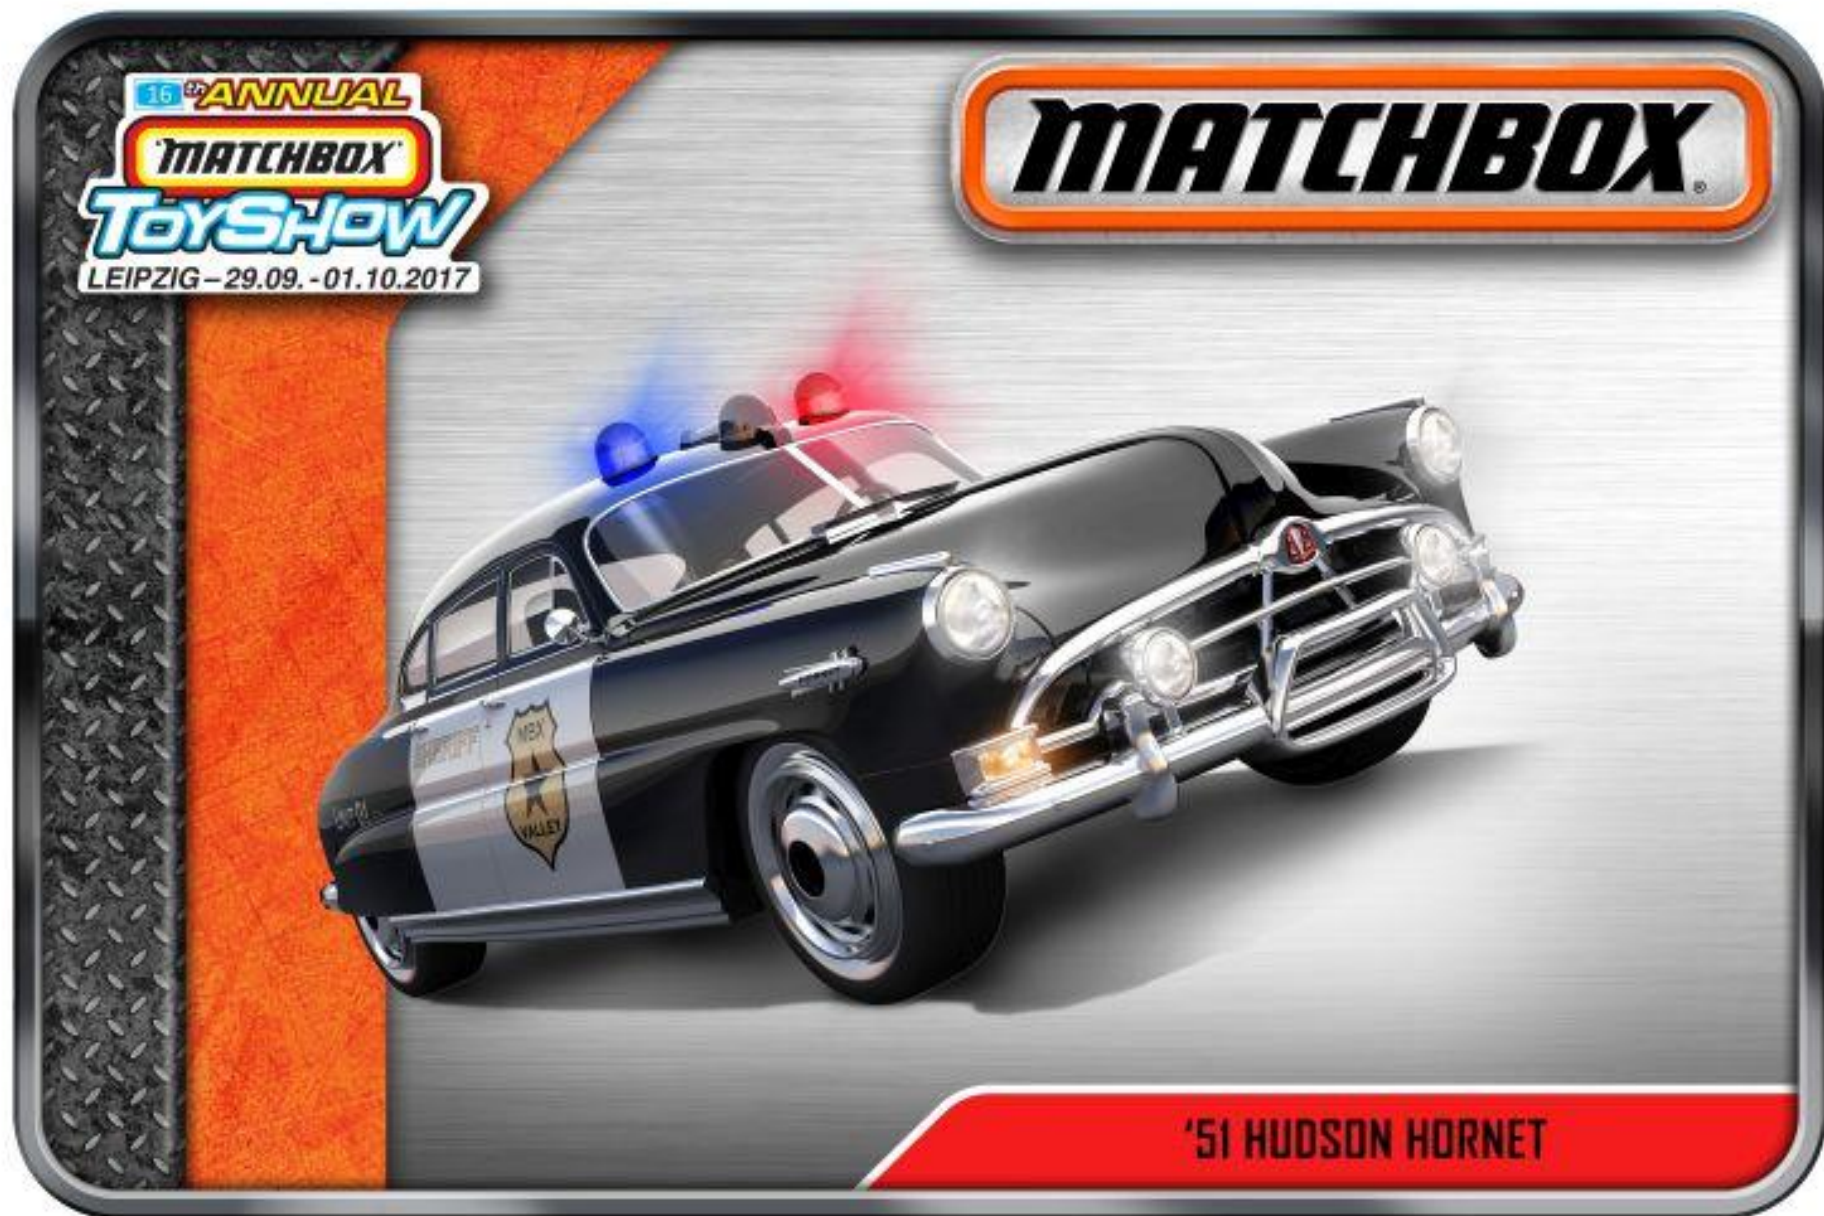

LOT 28: Matchbox Error – upside down

LOT 29: Chevy Pick-Up Leipzig 2003

MODELS of YESTERYEAR

YTC-01

YTC-01

1941 Chevrolet Pick-up "Leipzig 2003"

LOT 30: Feuerwehr FEP

LOT 31: Poster Hudson Hornet