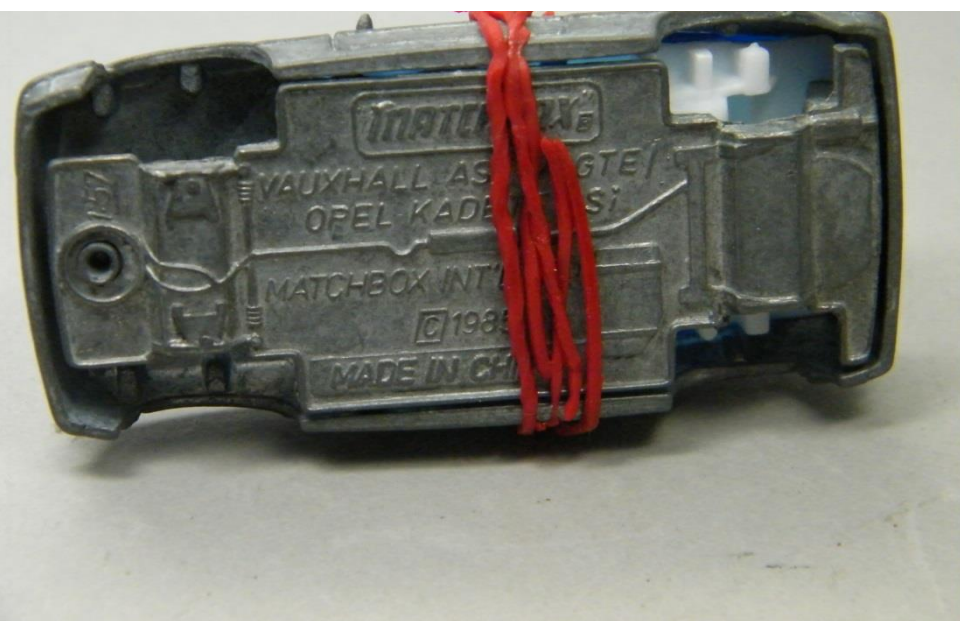

LOT 17: Opel Kadett unlackiert