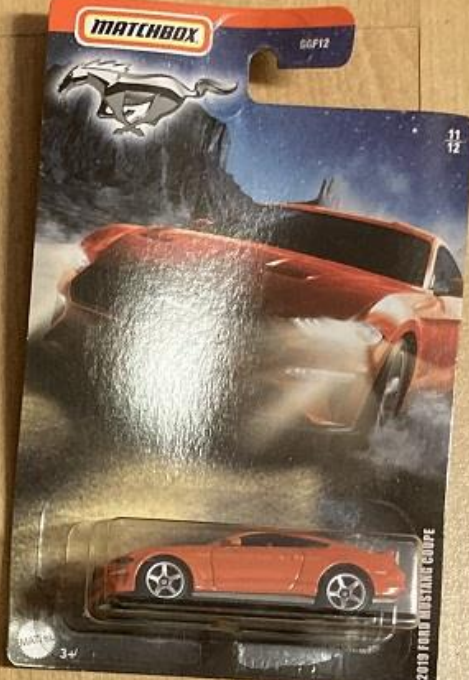

Frisch eingetroffen die 3.)

Mustang Serie Welle 2:

Ganze Welle mit 6 Modellen
€30.-

Einzel:

Nr. 10 GT CS gold €9

Nr. 7 Shelby GT500 silber €7

Nr. 11 2019 Mustang Coupe orange €5

Nr. 8 Mudstang €9

Nr. 9 Police €9

Nr. 12 GT rot €9

Mustang Series 2:

Complete wave of 6 models
€30.-

Single models:

Nr. 10 GT CS gold €9

Nr. 7 Shelby GT500 silver €7

Nr. 11 2019 Mustang Coupe orange €5

Nr. 8 Mudstang €9

Nr. 9 Police €9

Nr. 12 GT red €9